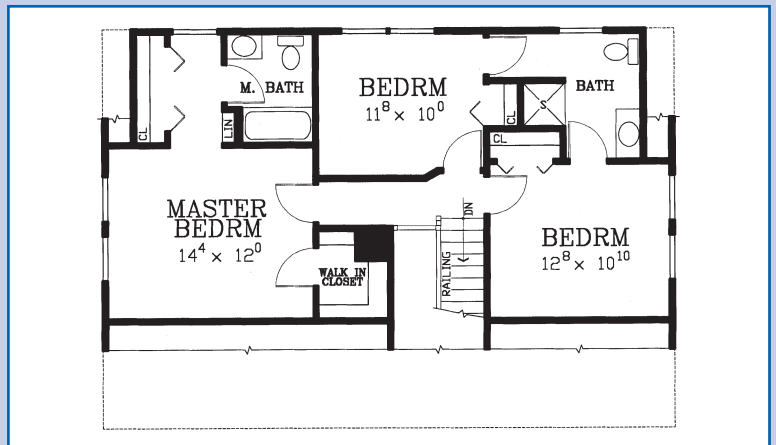

Cape May II

VALUE PLAN

Photo or artist rendering may vary from actual plan.

**Total living area:
1,915 sq. ft.**

- 4 Bedrooms (or 3 Bedrooms plus Study)
- 3 Baths
- Formal Dining Room
- New England Charm
- Large Family Room

The design of this 1-1/2 story Cape Cod provides plenty of room for all your family needs, with a great interior layout and a charming exterior.

Width: 40'

Depth: 28'

Slab/crawl option shown

Wall Options: • 2" x 4" • 2" x 6"