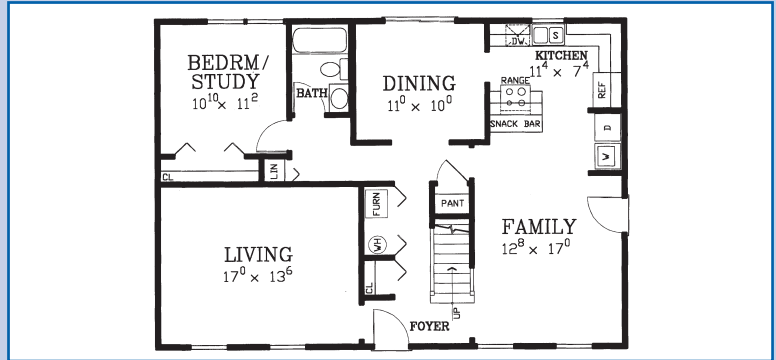

Cape May II

VALUE PLAN

Photo or artist rendering may vary from actual plan.

**Total living area:
1,915 sq. ft.**

- 4 Bedrooms (or 3 Bedrooms plus Study)
- 3 Baths
- Formal Dining Room
- New England Charm
- Large Family Room

The design of this 1-1/2 story Cape Cod provides plenty of room for all your family needs, with a great interior layout and a charming exterior.

Width: 40'

Depth: 28'

Slab/crawl option shown

Wall Options: • 2" x 4" • 2" x 6"

Foundation Options: • Slab • Crawl Space • Full Basement