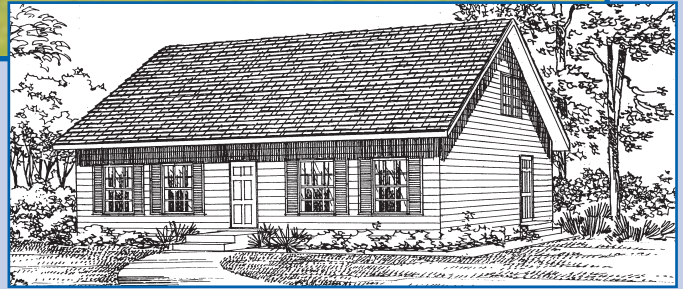

Cape May II

VALUE PLAN

Photo or artist rendering may vary from actual plan.

**Total living area:
1,915 sq. ft.**

- 4 Bedrooms (or 3 Bedrooms plus Study)
- 3 Baths
- Formal Dining Room
- New England Charm
- Large Family Room

The design of this 1-1/2 story Cape Cod provides plenty of room for all your family needs, with a great interior layout and a charming exterior.

Width: 40'

Depth: 28'

Slab/crawl option shown

Wall Options: • 2" x 4" • 2" x 6"